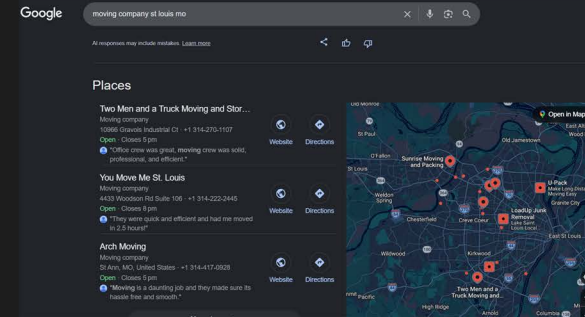

Local Pack of Google's Search Results

Arch Moving is prominently featured in the Local Pack of Google's search results (the map section), which places them alongside major competitors in the area.