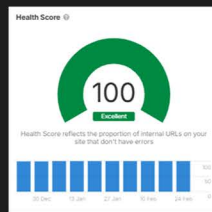

Website Health Score

A perfect score is a strong indication of a well-maintained and error-free site, which positively impacts SEO performance, user experience, and overall site performance.