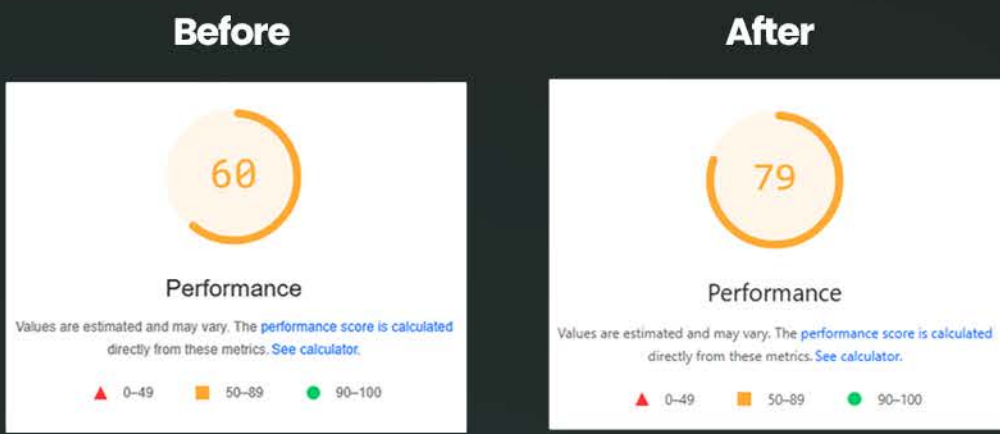

Mobile Speed